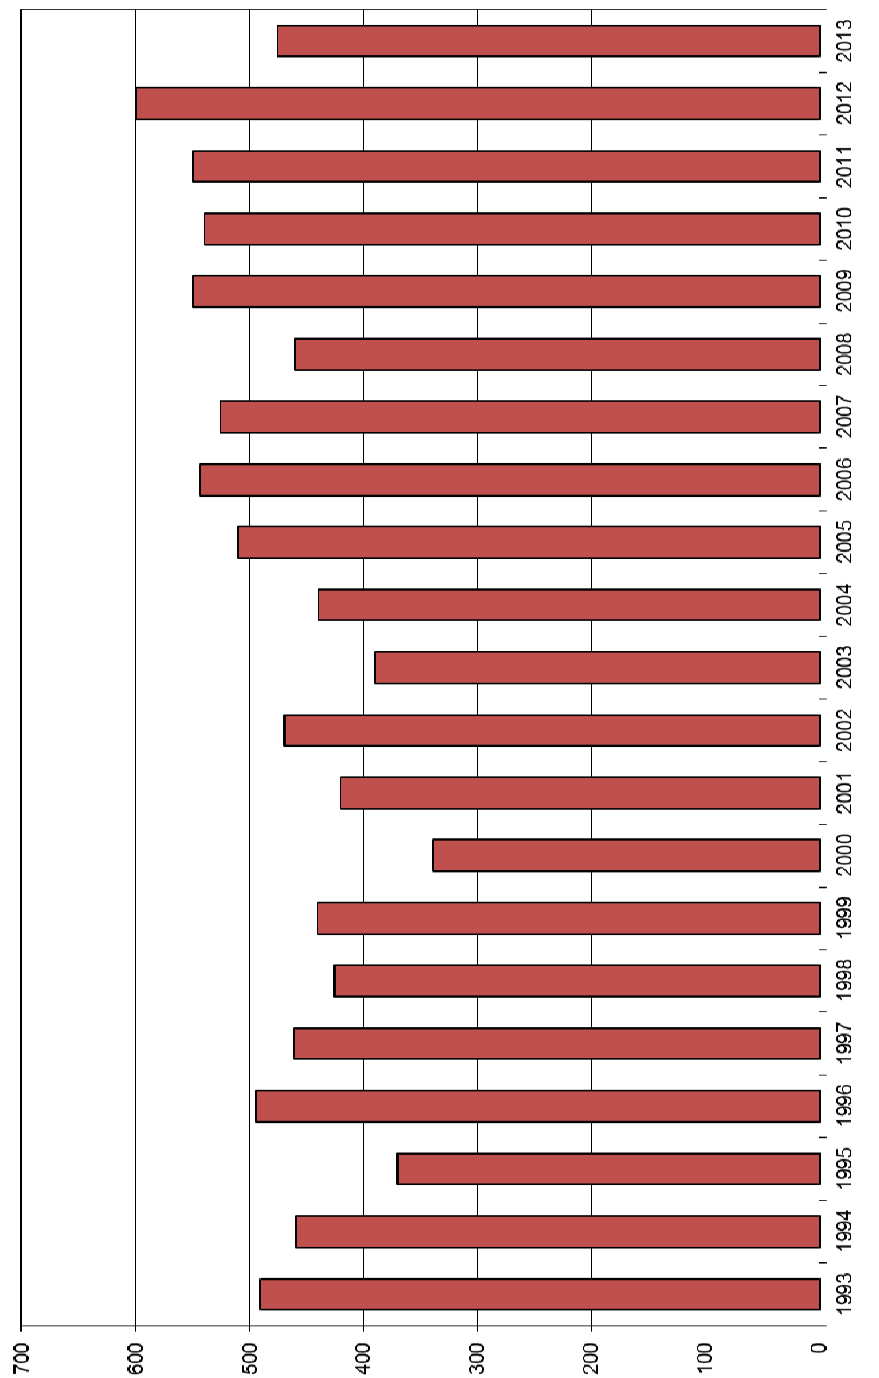

Teilnehmerstatistik Stadtlauf Brig-Glis

Danke

Ein herzliches Dankeschön allen Läuferinnen und Läufern, Behörden, Gönnern, Inserenten, Helferinnen und Helfern.

OK Stadtlauf Brig-Glis